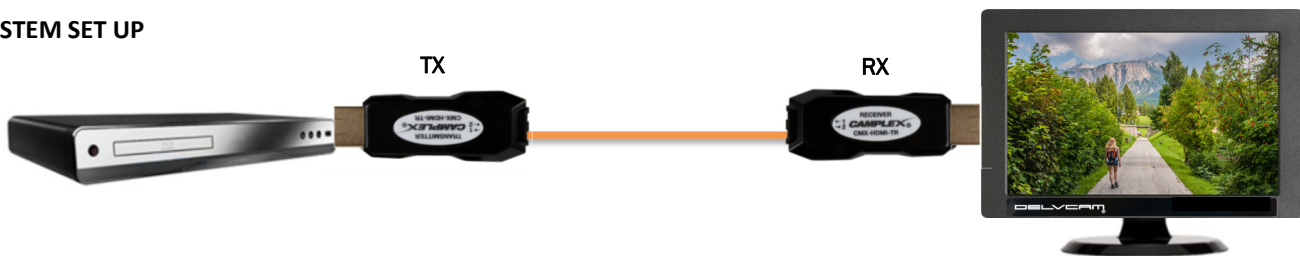

SYSTEM SET UP

SPECIFICATIONS

Compliance	HDMI 3D, HDCP 1.4
Transmission Distance	984 Feet Multimode
Color Depth	48bit
Max Resolution	4K x 2K@30Hz
Supports	4Kx2K and HMDI 3D
Dimensions	2.6 x 0.94 x 0.43 in
Weight	0.64 lb